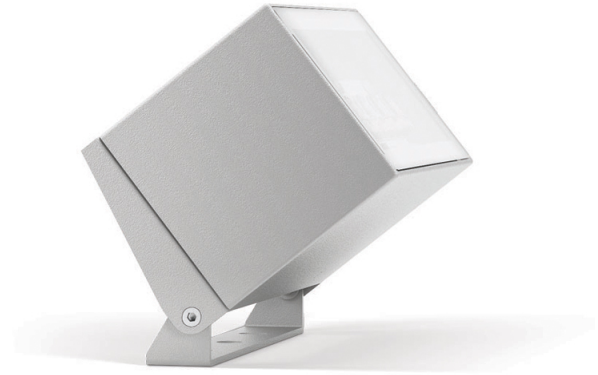

GENERAL

Series: Mini Special
Brand: Platek
Division: Exterior
Mounting Type: Surface
Mounting Location: Above Ground
Subcategory: Flood

PHYSICAL

Shape: Rectangle
Length (mm): 200
Length (in): 7 ⁷/₈
Width (mm): 110
Width (in): 4 ⁵/₁₆
Height (mm): 140
Height (in): 5 ¹/₂
Max. Overall Height (mm): 170
Max. Overall Height (in): 6 ¹¹/₁₆
Light Distribution: Adjustable / Direct
Diffuser: Clear tempered glass / Diffused Sandblasted Glass
Fixture Finish: BLK / WHI / GRY / COR / ANT / BRZ
Fixture Material: Aluminum Die Cast

ELECTRICAL

Lamp Type: LED
Input Wattage (W): 10 [1 LED] / 17.5 [4 LED]
Total Output Wattage (W): 8 / 16
Dimming: Non-Dimmable
Driver Included: Yes
Driver Location: Integrated
Driver Type: Constant Current - 120Vac
Driver Class: Class 2
Input Voltage (V): 120 - 277
Constant Current (MA): 700
Upon Request: (Not included - see components [IP65 or higher enclosure to be supplied by others]) Remote: 0-10Vdc dimming / Phase dimming / Non-dimming 120/277Vac

LED

Number of LEDs: 1 / 4
Color Temperature (°K): 3000 / 4000
Max. Delivered Lumen (lm): 770 / 800
Nominal Lumen (lm): 1040 / 1080
CRI: >80 CRI
Lamp Life (hrs): 60000

OPTICAL

Optic°: Asymmetric / Diffused

RATINGS AND CERTIFICATIONS

Certified By: Certified for North American Standards
IP rating: IP65
IK Rating: IK05
Bug Rating: B1 U0 G1

PROJECT _____
TYPE _____
SPECIFIER _____
QUANTITY _____
DATE _____