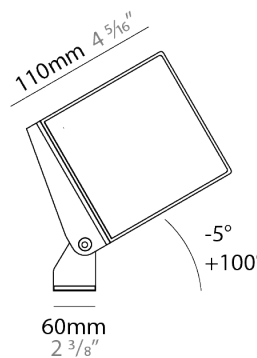

GENERAL

Series: Mini Special
Brand: Platek
Division: Exterior
Mounting Type: Surface
Mounting Location: Above Ground
Subcategory: Flood

PHYSICAL

Shape: Rectangle
Length (mm): 200
Length (in): 7 ⁷/₈
Width (mm): 110
Width (in): 4 ⁵/₁₆
Height (mm): 140
Height (in): 5 ¹/₂
Max. Overall Height (mm): 170
Max. Overall Height (in): 6 ¹¹/₁₆
Light Distribution: Adjustable / Direct
Diffuser: Clear tempered glass / Diffused Sandblasted Glass
Fixture Finish: BLK / WHI / GRY / COR / ANT / BRZ
Fixture Material: Aluminum Die Cast

ELECTRICAL

Lamp Type: LED
Input Wattage (W): 10 [1 LED] / 17.5 [4 LED]
Total Output Wattage (W): 8 / 16
Dimming: Non-Dimmable
Driver Included: Yes
Driver Location: Integrated
Driver Type: Constant Current - 120Vac
Driver Class: Class 2
Input Voltage (V): 120 - 277
Constant Current (MA): 700
Upon Request: (Not included - see components [IP65 or higher enclosure to be supplied by others]) Remote: 0-10Vdc dimming / Phase dimming / Non-dimming 120/277Vac

LED

Number of LEDs: 1 / 4
Color Temperature (°K): 3000 / 4000
Max. Delivered Lumen (lm): 770 / 800
Nominal Lumen (lm): 1040 / 1080
CRI: >80 CRI
Lamp Life (hrs): 60000

OPTICAL

Optic°: Asymmetric / Diffused

RATINGS AND CERTIFICATIONS

Certified By: Certified for North American Standards
IP rating: IP65
IK Rating: IK05
Bug Rating: B1 U0 G1

PROJECT _____
TYPE _____
SPECIFIER _____
QUANTITY _____
DATE _____