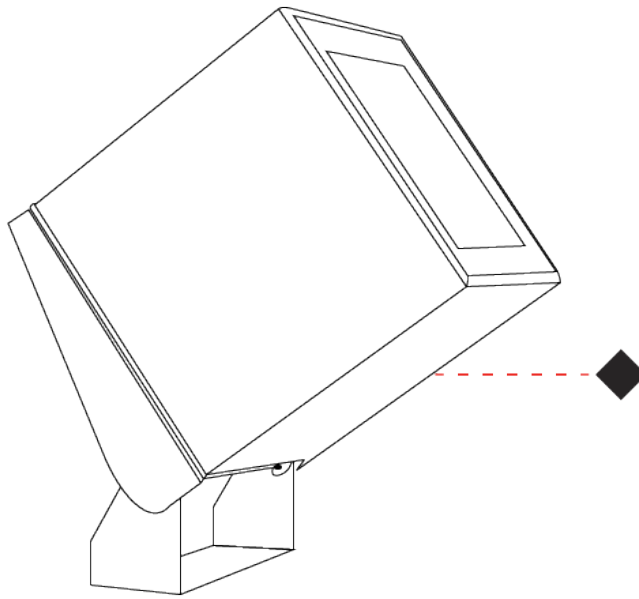

MINI SPECIAL SURFACE

E9F272-

PROJECT

TYPE

SPECIFIER

QUANTITY

DATE