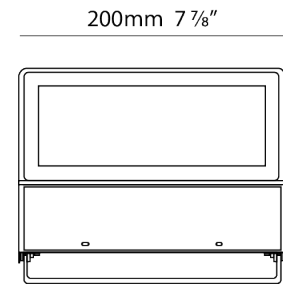

GENERAL

Series: Mini Special
Brand: Platek
Division: Exterior
Mounting Type: Surface
Mounting Location: Above Ground
Subcategory: Flood

PHYSICAL

Shape: Rectangle
Length (mm): 200
Length (in): 7 ⁷/₈
Width (mm): 110
Width (in): 4 ⁵/₁₆
Height (mm): 140
Height (in): 5 ¹/₂
Max. Overall Height (mm): 170
Max. Overall Height (in): 6 ¹¹/₁₆
Light Distribution: Adjustable / Direct
Diffuser: Clear tempered glass / Diffused Sandblasted Glass
Fixture Finish: BLK / WHI / GRY / COR / ANT / BRZ
Fixture Material: Aluminum Die Cast

ELECTRICAL

Lamp Type: LED
Input Wattage (W): 10 [1 LED] / 17.5 [4 LED]
Total Output Wattage (W): 8 / 16
Dimming: Non-Dimmable
Driver Included: Yes
Driver Location: Integrated
Driver Type: Constant Current - 120Vac
Driver Class: Class 2
Input Voltage (V): 120 - 277
Constant Current (MA): 700
Upon Request: (Not included - see components [IP65 or higher enclosure to be supplied by others]) Remote: 0-10Vdc dimming / Phase dimming / Non-dimming 120/277Vac

LED

Number of LEDs: 1 / 4
Color Temperature (°K): 3000 / 4000
Max. Delivered Lumen (lm): 770 / 800
Nominal Lumen (lm): 1040 / 1080
CRI: >80 CRI
Lamp Life (hrs): 60000

OPTICAL

Optic°: Asymmetric / Diffused

RATINGS AND CERTIFICATIONS

Certified By: Certified for North American Standards
IP rating: IP65
IK Rating: IK05
Bug Rating: B1 U0 G1

PROJECT _____
TYPE _____
SPECIFIER _____
QUANTITY _____
DATE _____