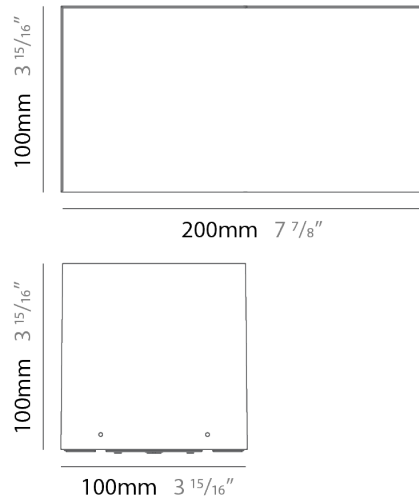

GENERAL

Series: Mini Special
Brand: Platek
Division: Exterior
Mounting Type: Surface
Mounting Location: Ceiling
Subcategory: Downlight

PHYSICAL

Shape: Rectangle
Length (mm): 200
Length (in): 7 7/8
Width (mm): 100
Width (in): 3 15/16
Height (mm): 100
Height (in): 3 15/16
Light Distribution: Direct
Diffuser: Clear tempered glass / Diffused Sandblasted Glass
Fixture Finish: [BLK](#) / [WHI](#) / [GRY](#) / [COR](#) / [ANT](#) / [BRZ](#)
Fixture Material: Aluminum Die Cast

ELECTRICAL

Lamp Type: LED
Input Wattage (W): 11
Total Output Wattage (W): 8
Dimming: Non-Dimmable
Driver Included: Yes
Driver Location: Integrated
Driver Type: Constant Current - 120Vac
Driver Class: Class 2
Input Voltage (V): 120 - 277
Constant Current (MA): 700
Upon Request: (Not included - see components [IP65 or higher enclosure to be supplied by others]) Remote: 0-10Vdc dimming / Integral: Phase dimming 120Vac / Non-dimming 120/277Vac

LED

Color Temperature (°K): [3000](#) / [4000](#)
Max. Delivered Lumen (lm): 770 / 800
Nominal Lumen (lm): 1040 / 1080
CRI: >80 CRI
Lamp Life (hrs): 60000

OPTICAL

Optic°: [Transparent](#) / [Diffused](#)

RATINGS AND CERTIFICATIONS

Certified By: Certified for North American Standards
IP rating: IP65
IK Rating: IK05
Bug Rating: B1 U1 G0